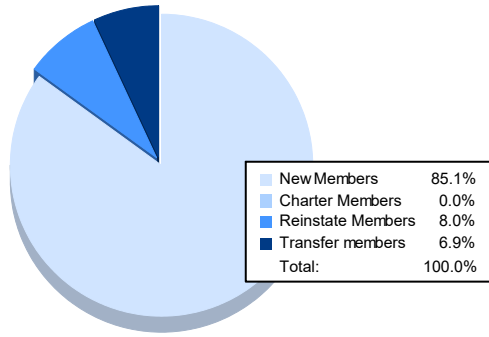

Year	New Clubs	Dropped Clubs	Gain/ Loss Clubs	New Members	Charter Members	Reinstate Members	Transfer Members	Total Member Added	Total Members Dropped	Gain/ Loss Members
2016-2017	0	2	-2	159	1	7	4	171	265	-94
2017-2018	1	1	0	169	28	10	13	220	254	-34
2018-2019	0	2	-2	107	1	9	7	124	192	-68
2019-2020	0	2	-2	136	0	9	6	151	178	-27
2020-2021	0	0	0	74	0	7	6	87	177	-90
<b>Average</b>	<b>0</b>	<b>1</b>	<b>-1</b>	<b>129</b>	<b>6</b>	<b>8</b>	<b>7</b>	<b>151</b>	<b>213</b>	<b>-63</b>

### Membership Composition June 2021 Cumulative