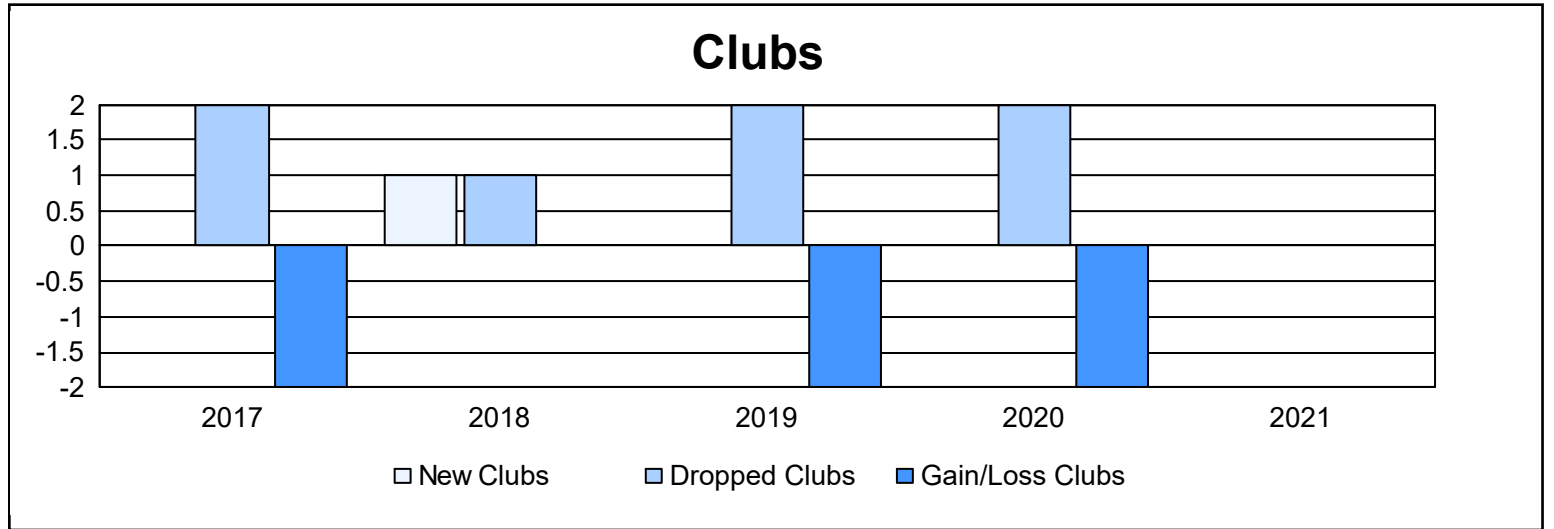

Year	New Clubs	Dropped Clubs	Gain/ Loss Clubs	New Members	Charter Members	Reinstate Members	Transfer Members	Total Member Added	Total Members Dropped	Gain/ Loss Members
2016-2017	0	2	-2	159	1	7	4	171	265	-94
2017-2018	1	1	0	169	28	10	13	220	254	-34
2018-2019	0	2	-2	107	1	9	7	124	192	-68
2019-2020	0	2	-2	136	0	9	6	151	178	-27
2020-2021	0	0	0	74	0	7	6	87	177	-90
<b>Average</b>	<b>0</b>	<b>1</b>	<b>-1</b>	<b>129</b>	<b>6</b>	<b>8</b>	<b>7</b>	<b>151</b>	<b>213</b>	<b>-63</b>

### Membership Composition June 2021 Cumulative