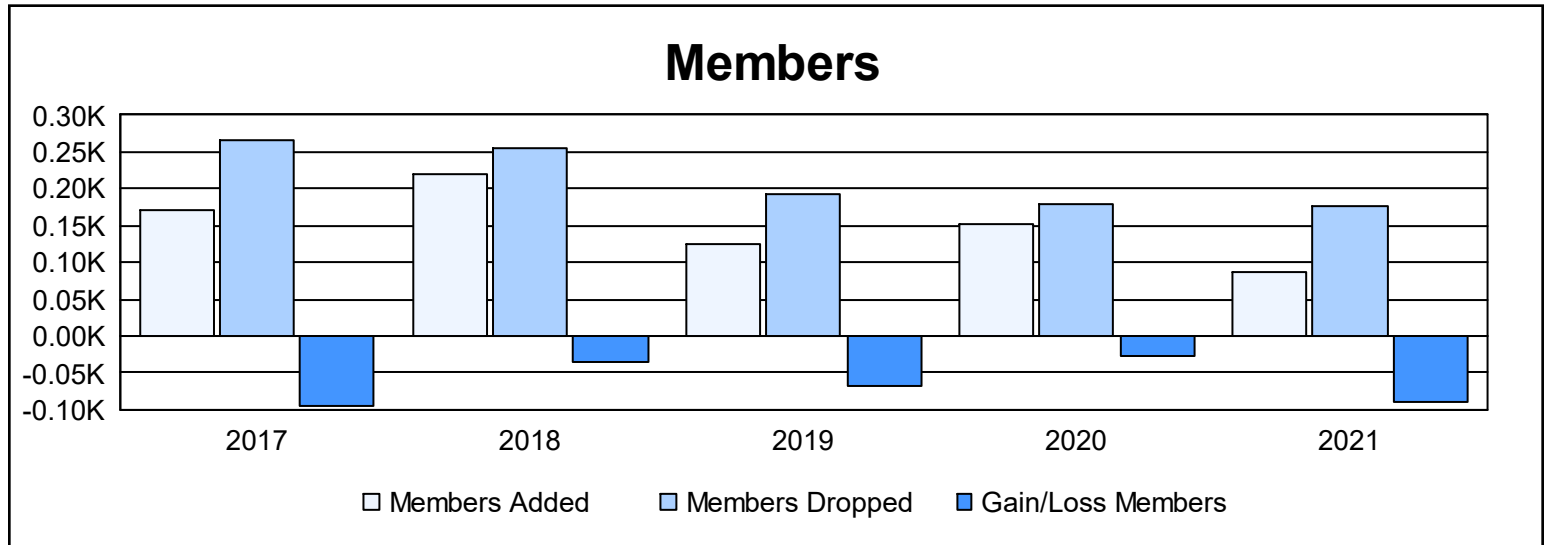

Year	New Clubs	Dropped Clubs	Gain/ Loss Clubs	New Members	Charter Members	Reinstate Members	Transfer Members	Total Member Added	Total Members Dropped	Gain/ Loss Members
2016-2017	0	2	-2	159	1	7	4	171	265	-94
2017-2018	1	1	0	169	28	10	13	220	254	-34
2018-2019	0	2	-2	107	1	9	7	124	192	-68
2019-2020	0	2	-2	136	0	9	6	151	178	-27
2020-2021	0	0	0	74	0	7	6	87	177	-90
<b>Average</b>	<b>0</b>	<b>1</b>	<b>-1</b>	<b>129</b>	<b>6</b>	<b>8</b>	<b>7</b>	<b>151</b>	<b>213</b>	<b>-63</b>

### Membership Composition June 2021 Cumulative